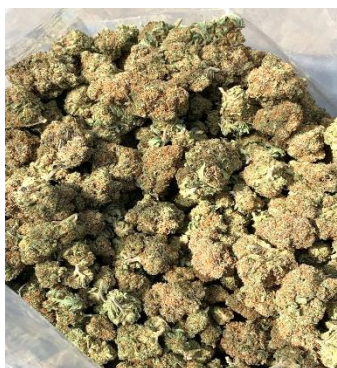

TOGETHER AHEAD

We deliver within 48h from AT in the EU area

DISTRIBUTION STECKLINGSFARM.ch

Weekly CBD - Flowers Update

Contact: [+41 77 400 06 89](tel:+41774000689) / distribution@stecklings-farm.ch

Variety: Blueberry Muffin Small Buds <16mm
Breeding type: Indoor
Optics: Light / Purple
Taste: Has a wonderful blueberry taste. A taste experience!
CBD%: 5.000
THC%: 0.160
Price: from 550 €/kg
Quantity: Wholesale quantities available