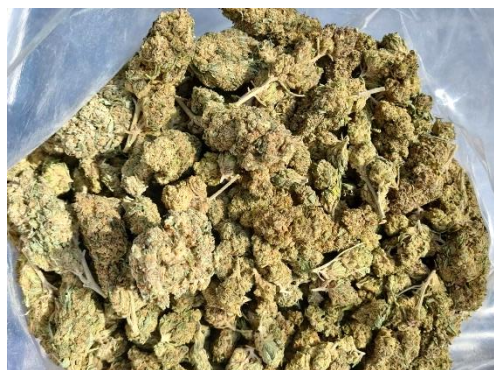

Variety: Harlequin
Breeding type: Indoor
Optics: Light
Taste: Typical Harlequin
CBD%: 3.000
THC%: 0.120
Price: from 750 €/kg
Quantity: Wholesale quantities available